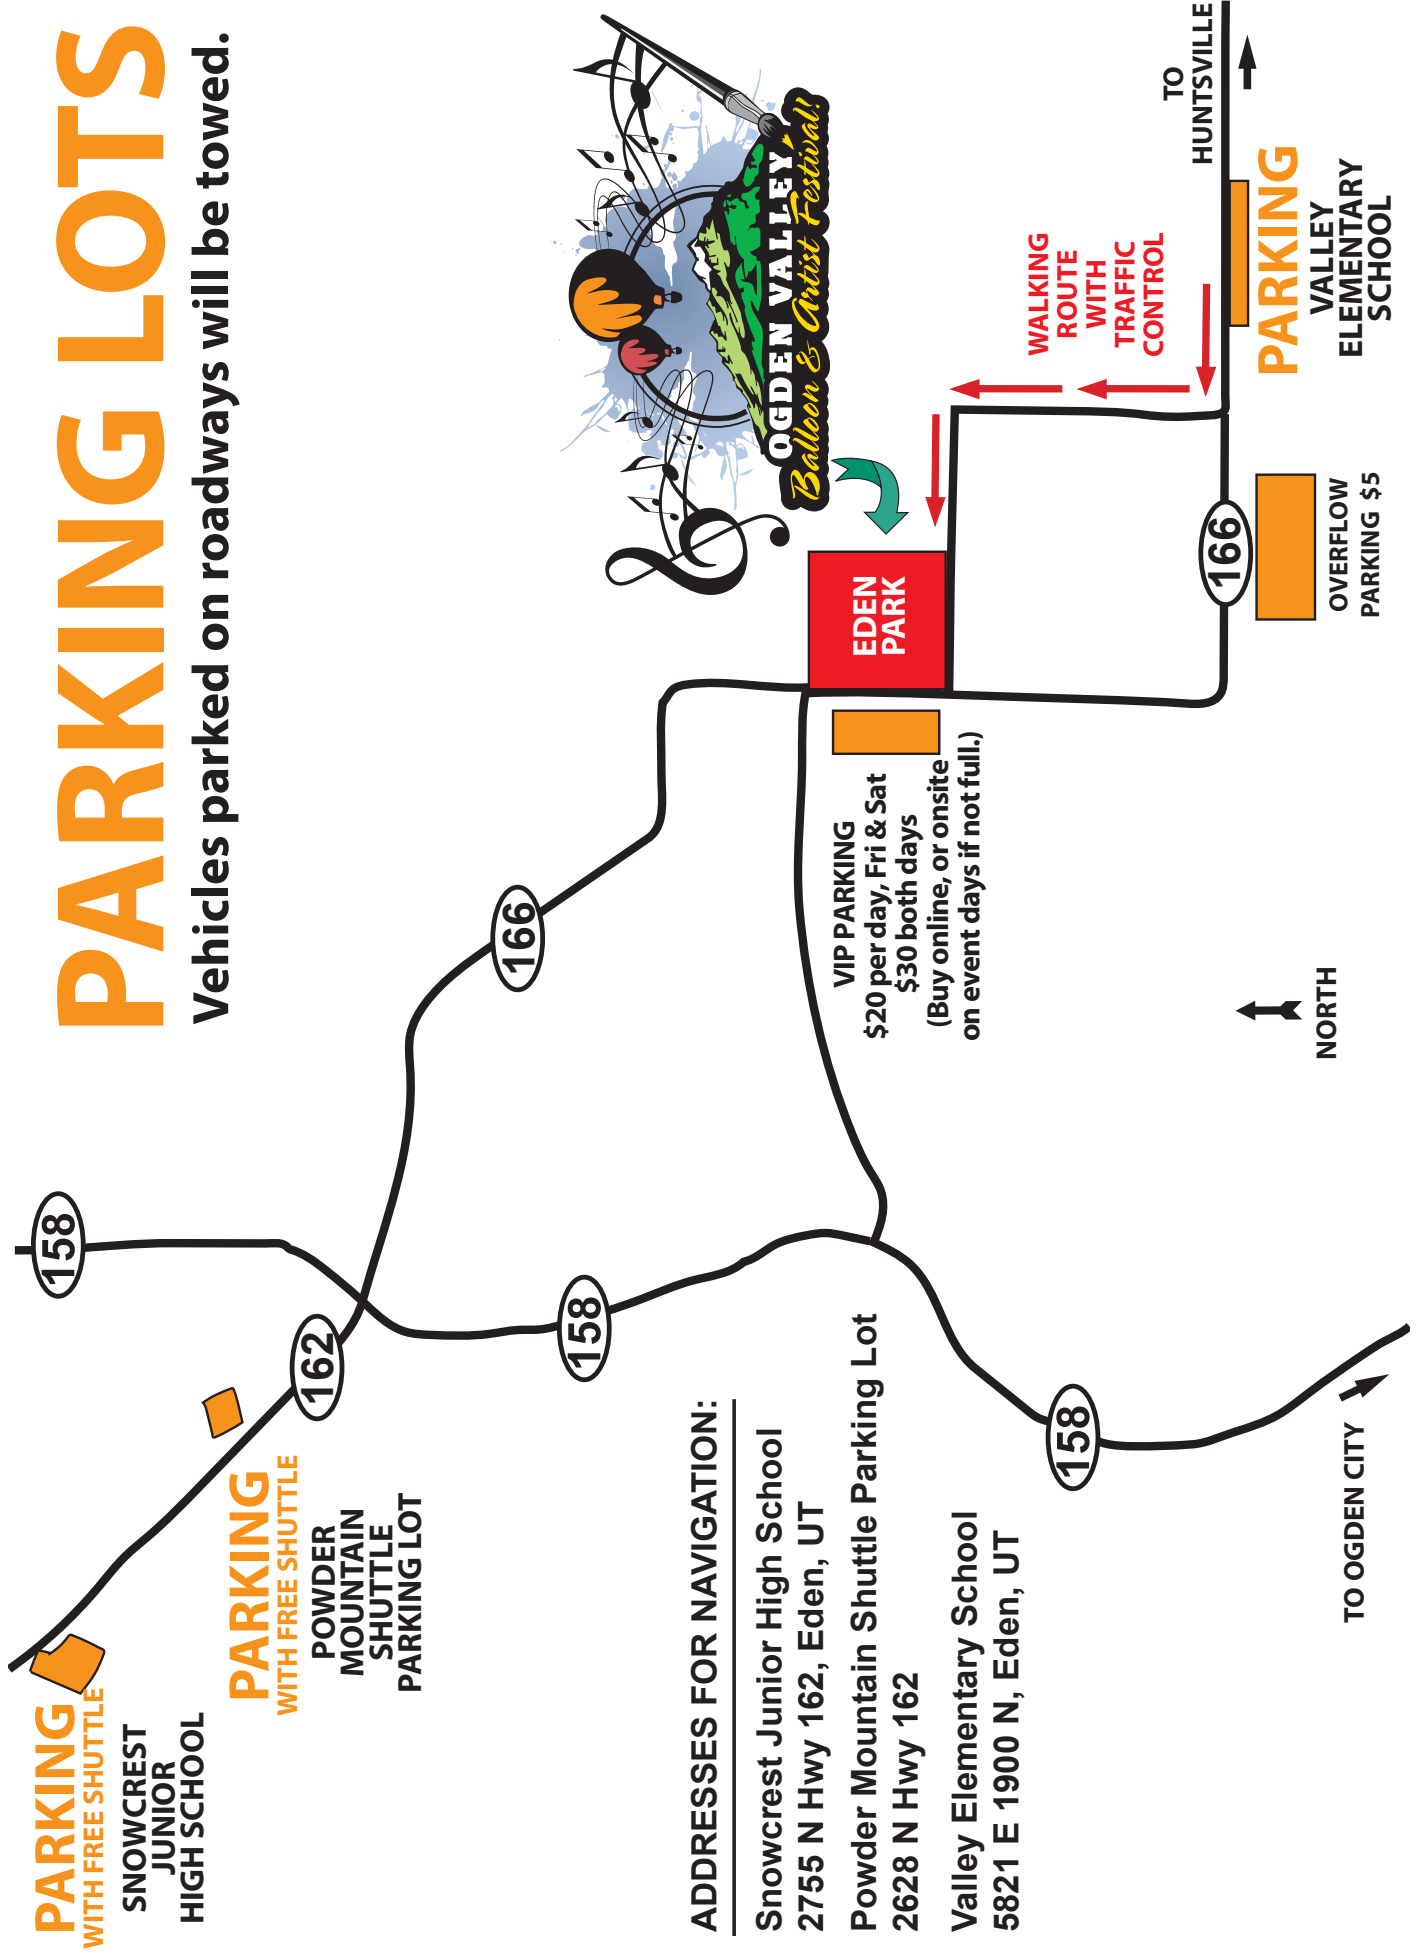

# PARKING LOTS

Vehicles parked on roadways will be towed.

## ADDRESSES FOR NAVIGATION:

Snowcrest Junior High School  
2755 N Hwy 162, Eden, UT

Powder Mountain Shuttle Parking Lot  
2628 N Hwy 162

Valley Elementary School  
5821 E 1900 N, Eden, UT