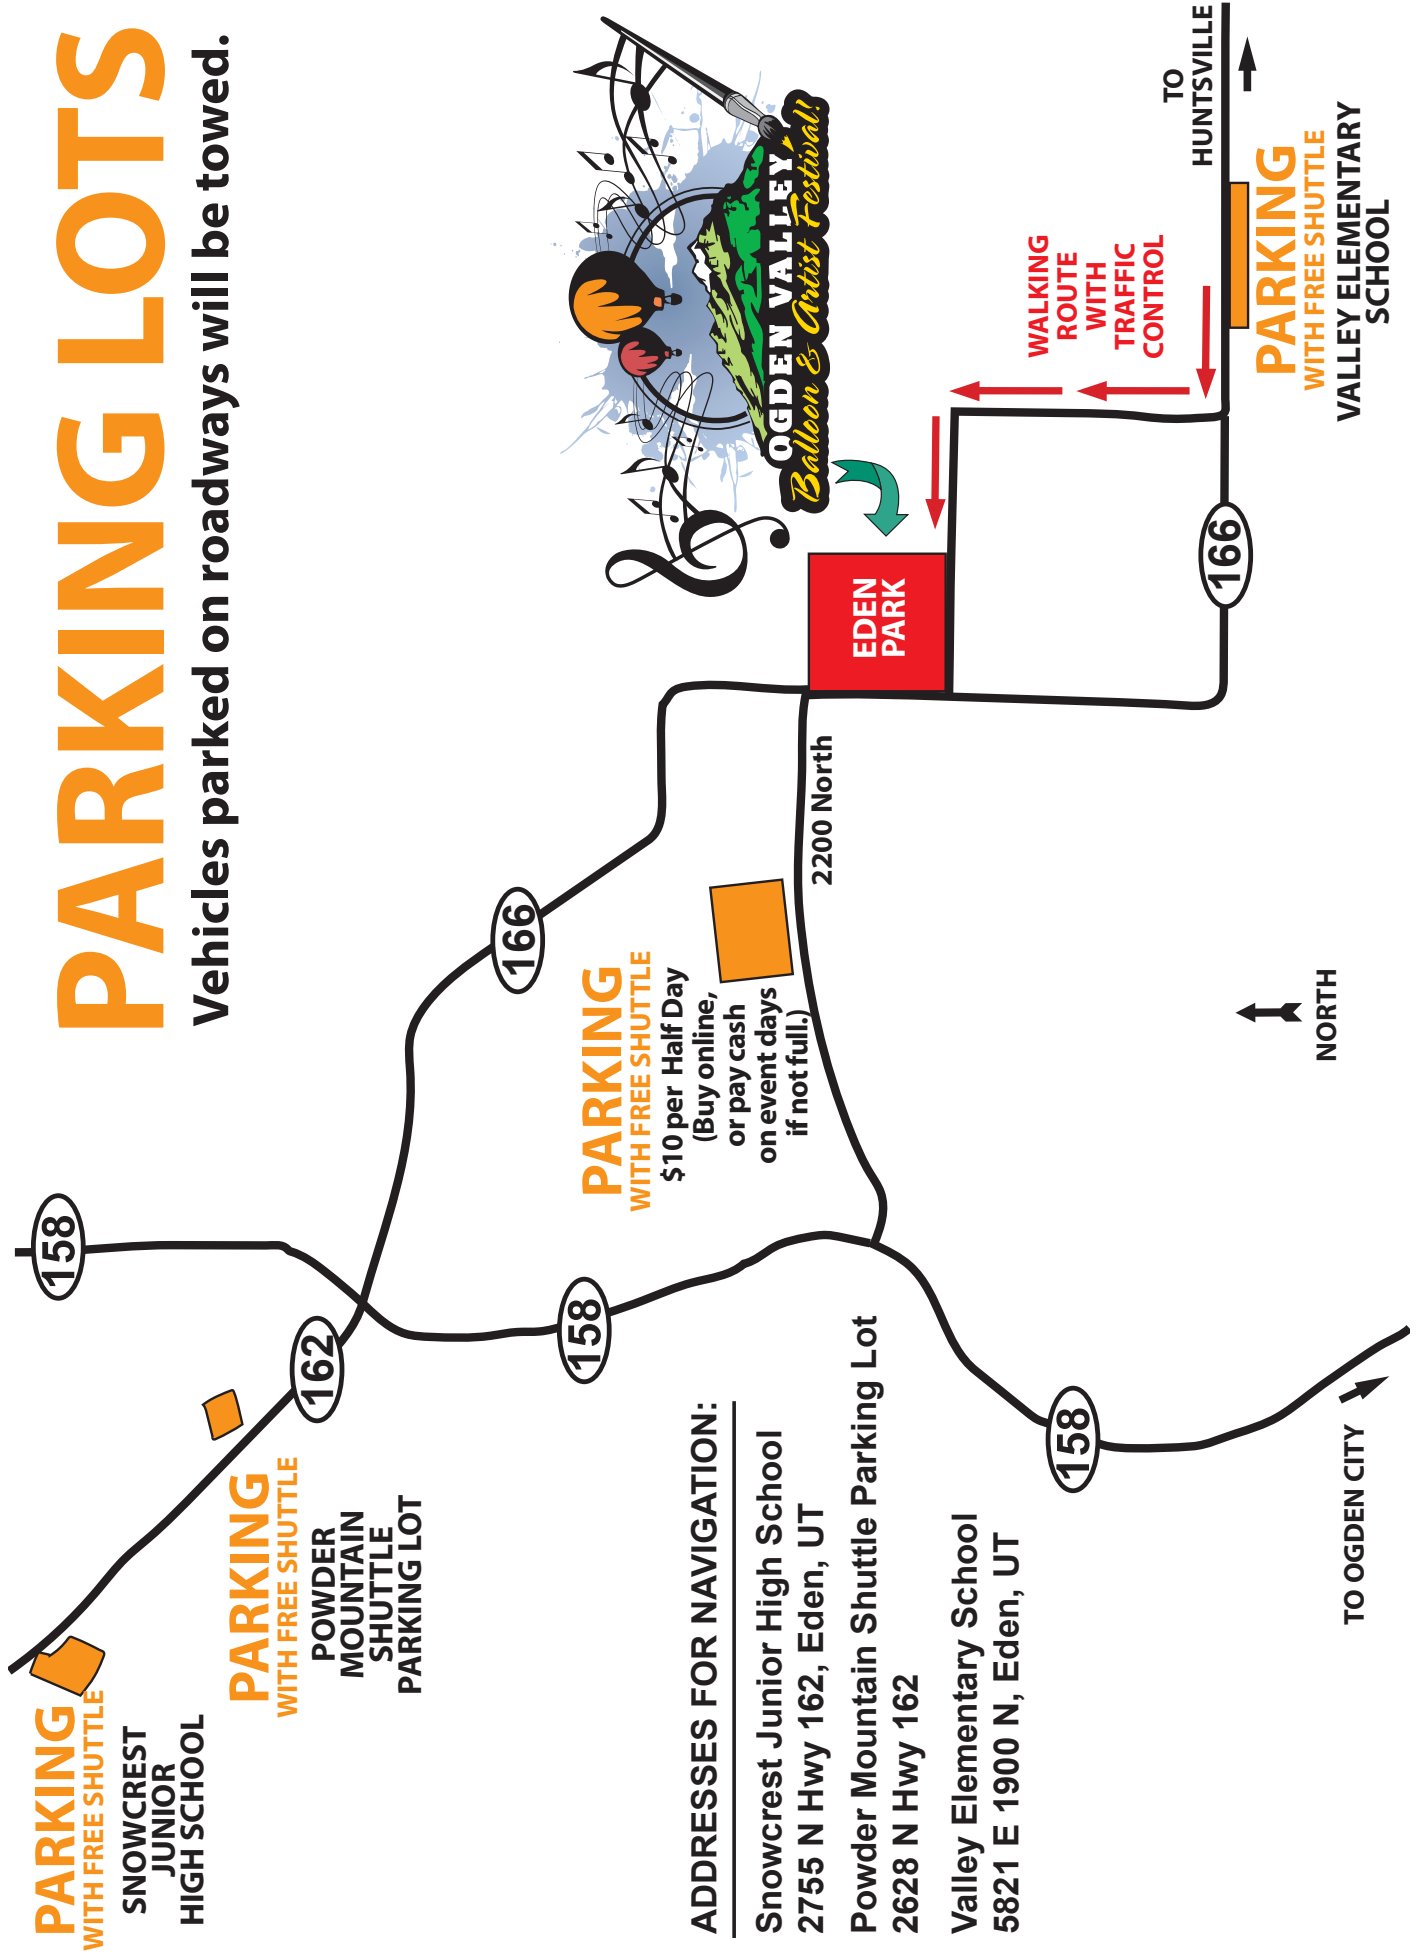

PARKING LOTS

Vehicles parked on roadways will be towed.

ADDRESSES FOR NAVIGATION:

Snowcrest Junior High School

2755 N Hwy 162, Eden, UT

Powder Mountain Shuttle Parking Lot

2628 N Hwy 162

Valley Elementary School

5821 E 1900 N, Eden, UT