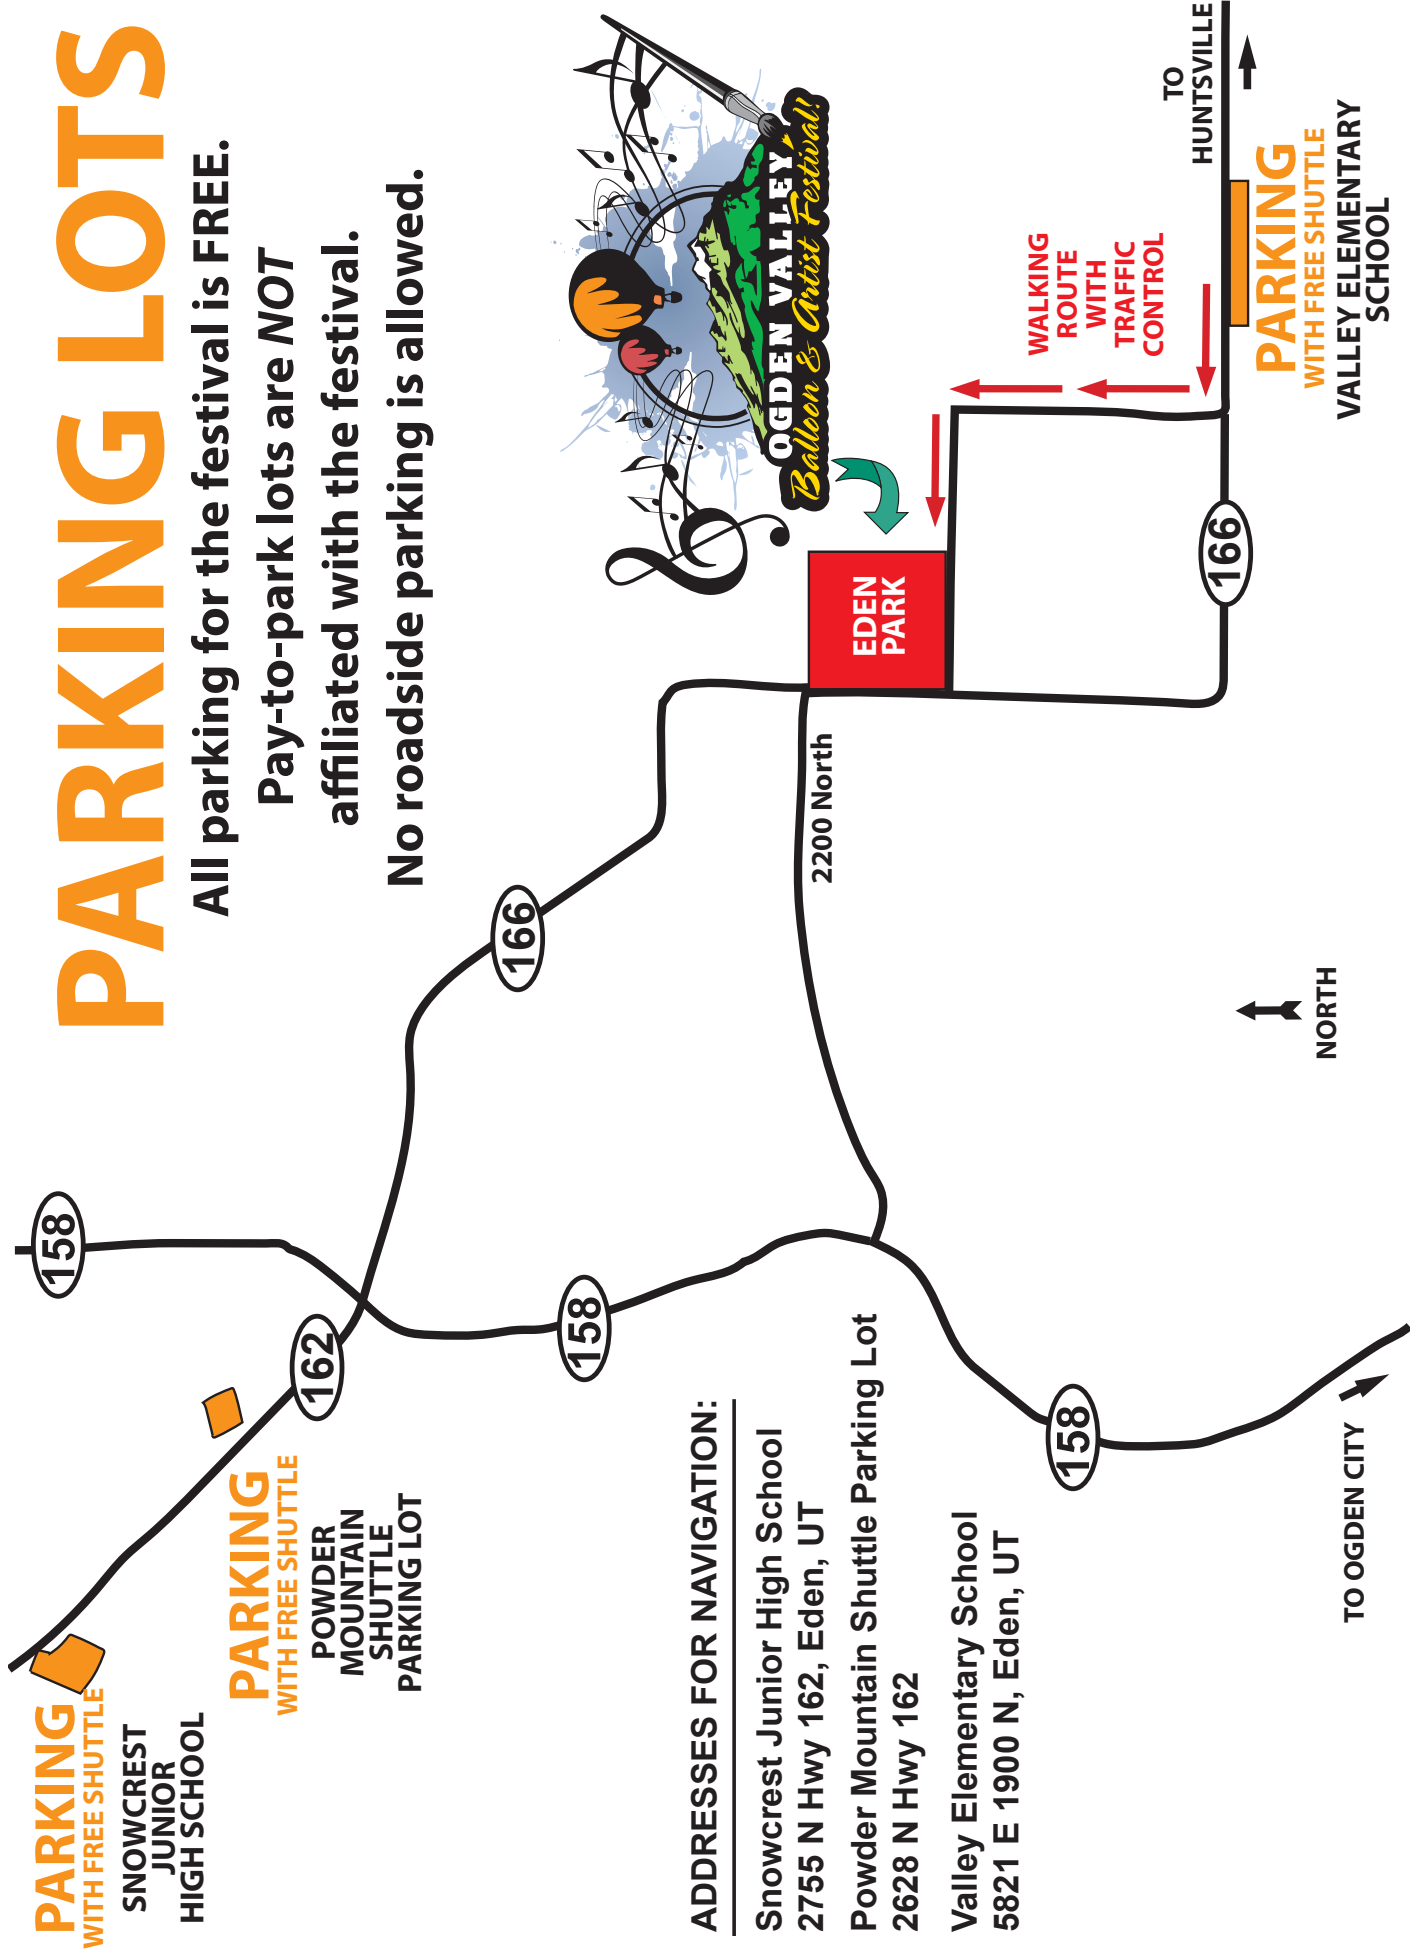

# PARKING LOTS

All parking for the festival is FREE.

Pay-to-park lots are **NOT** affiliated with the festival.

No roadside parking is allowed.

## ADDRESSES FOR NAVIGATION:

Snowcrest Junior High School  
2755 N Hwy 162, Eden, UT

Powder Mountain Shuttle Parking Lot  
2628 N Hwy 162

Valley Elementary School  
5821 E 1900 N, Eden, UT

**PARKING**  
WITH FREE SHUTTLE  
SNOWCREST  
JUNIOR  
HIGH SCHOOL

**PARKING**  
WITH FREE SHUTTLE  
POWDER  
MOUNTAIN  
SHUTTLE  
PARKING LOT

**EDEN  
PARK**

↑  
NORTH

TO OGDEN CITY

TO  
HUNTSVILLE

**PARKING**  
WITH FREE SHUTTLE  
VALLEY ELEMENTARY  
SCHOOL