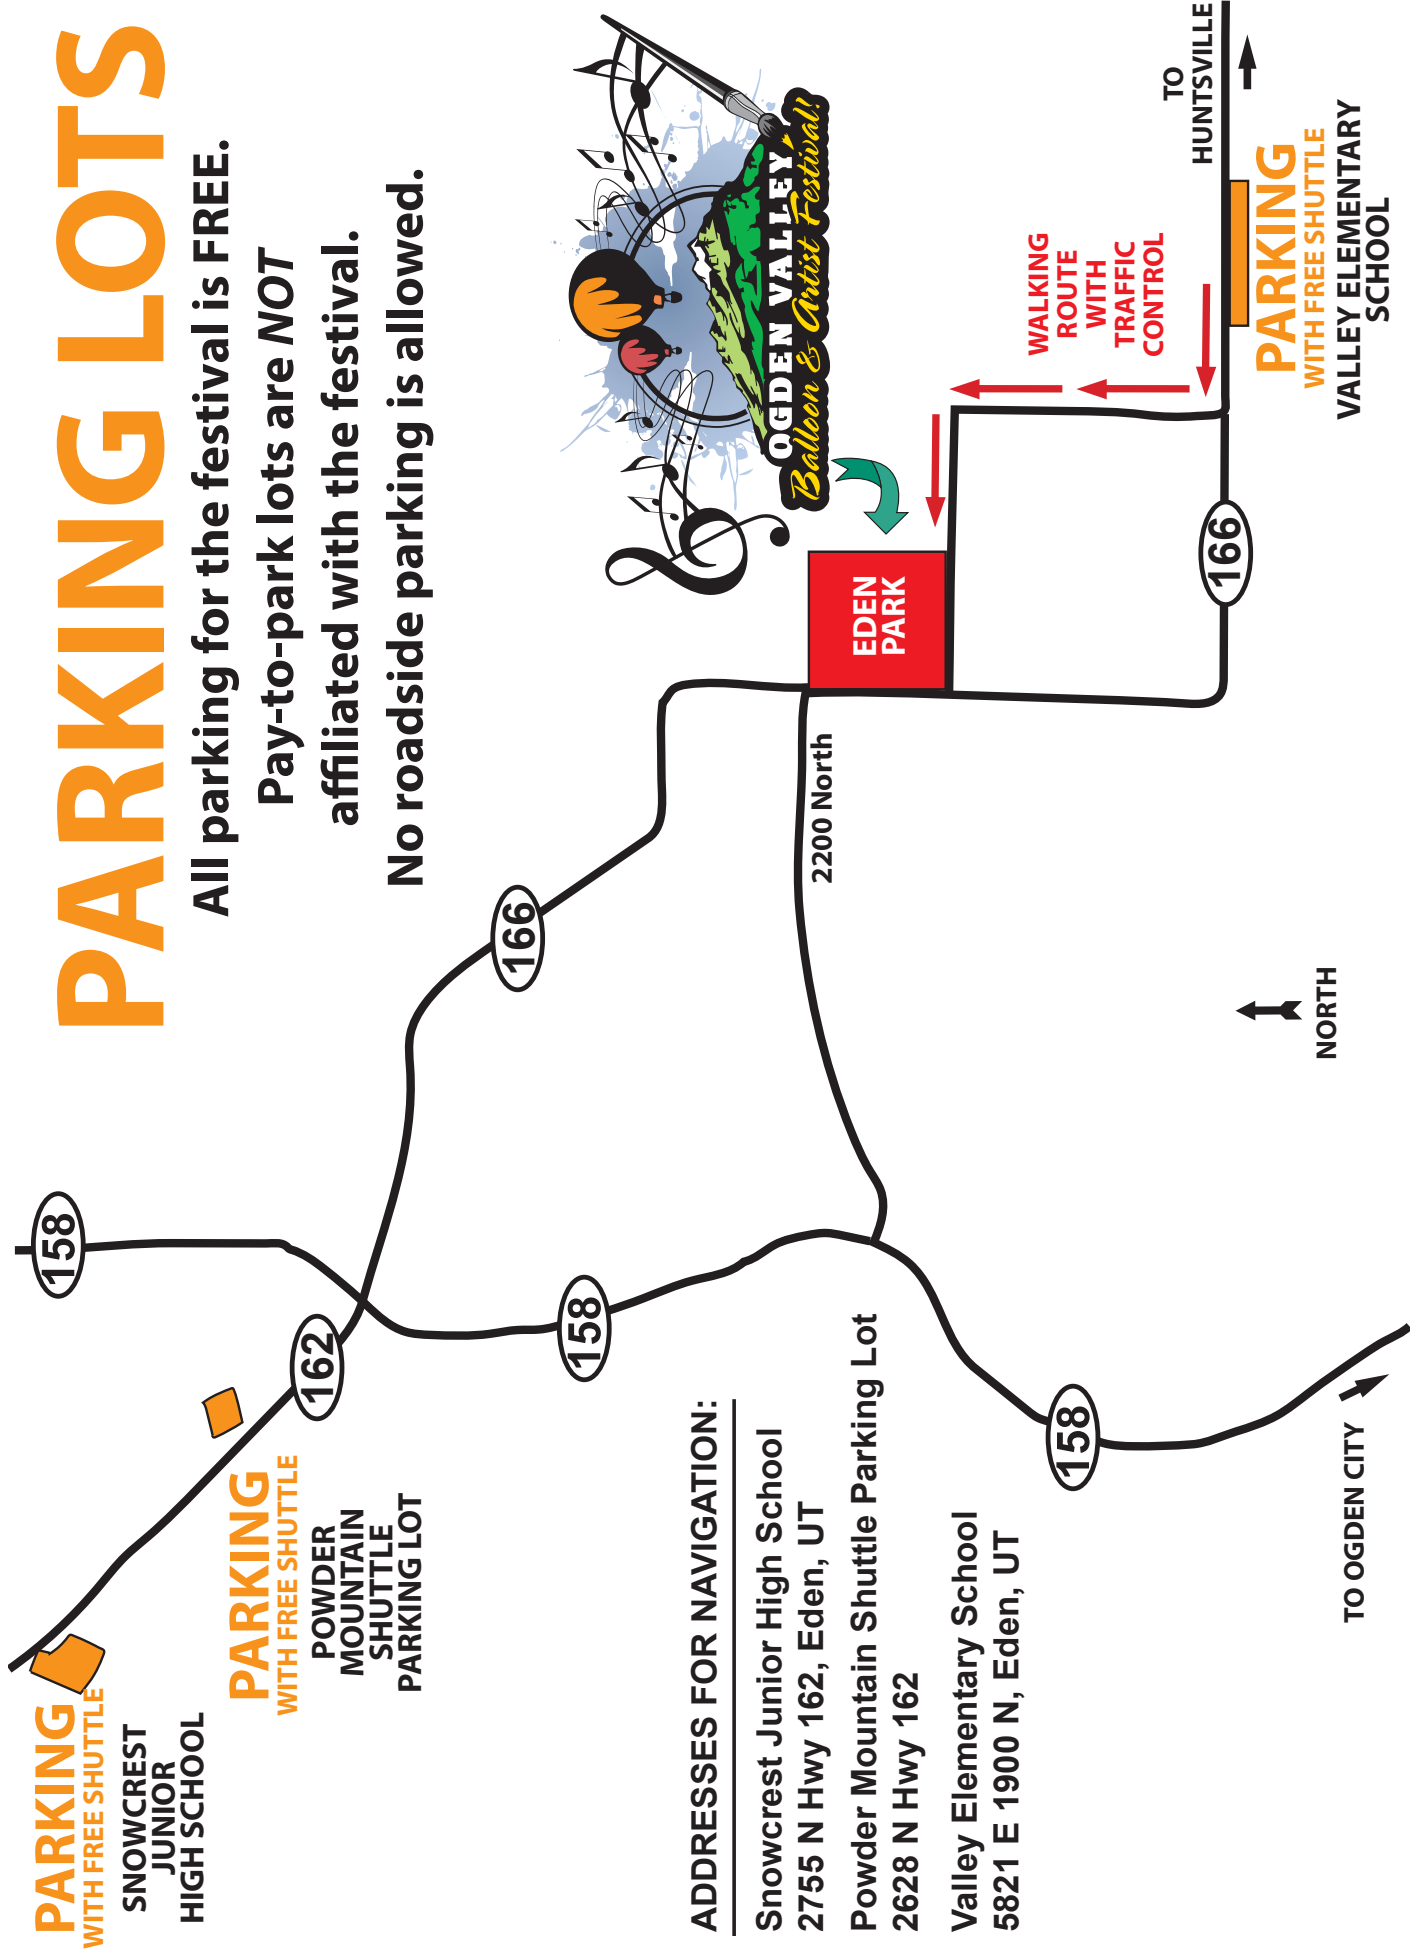

# PARKING LOTS

All parking for the festival is FREE.

Pay-to-park lots are **NOT** affiliated with the festival.

No roadside parking is allowed.

## ADDRESSES FOR NAVIGATION:

Snowcrest Junior High School  
2755 N Hwy 162, Eden, UT

Powder Mountain Shuttle Parking Lot  
2628 N Hwy 162

Valley Elementary School  
5821 E 1900 N, Eden, UT